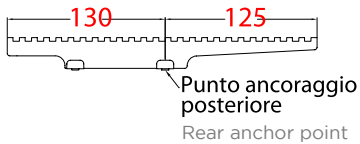

ATTACCHI A SGANCIO RAPIDO PER OTTICHE CON VISORE

Quick detachable mounts for scope with night vision devices