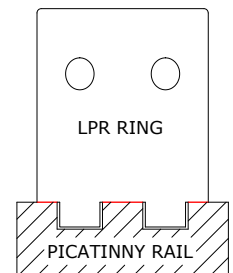

ANELLI PER GUIDE PICATINNY Scope rings for picatinny rails

Anelli con **doppio fermo integrale** per guida Picatinny *Picatinny rings with **double integral stop recoil***

LPR01/A	Light Picatinny Rings	ø 1" H 8mm	€ 80,00 + IVA
LPR01/B	Light Picatinny Rings	ø 1" H 12mm	€ 80,00 + IVA
LPR02/A	Light Picatinny Rings	ø 30mm H 8mm	€ 80,00 + IVA
LPR02/B	Light Picatinny Rings	ø 30mm H 12mm	€ 80,00 + IVA
LPR02/C	Light Picatinny Rings	ø 30mm H 19mm	€ 80,00 + IVA
LPR03/A	Light Picatinny Rings	ø 34mm H 8mm	€ 80,00 + IVA
LPR03/B	Light Picatinny Rings<!-- </td--> <td>ø 34mm H 12mm</td> <td>€ 80,00 + IVA</td>		
LPR03/C	Light Picatinny Rings	ø 34mm H 19mm	€ 80,00 + IVA
LPR04/A	Light Picatinny Rings	ø 40mm H 8mm	€ 115,00 + IVA
LPR04/B	Light Picatinny Rings	ø 40mm H 14,5mm	€ 115,00 + IVA
LPR05/A	Light Picatinny Rings	ø 36mm H 8mm	€ 80,00 + IVA
LPR05/B	Light Picatinny Rings	ø 36mm H 12mm	€ 80,00 + IVA

DOPPIO TRAVERSINO
DI TENUTA SULLA SLITTA
Double stop recoil