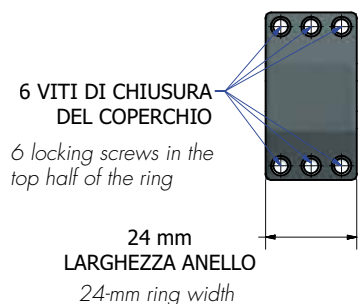

DOPPIO DADO DI CHIUSURA DELLA STAFFA
Two locking nuts

DOPPIO TRAVERSINO IN ACCIAIO PER GUIDE PICATINNY
Double stop recoil

LIVELLA PER PLANARITÀ ARMA
Level for perfect alignment with the gun