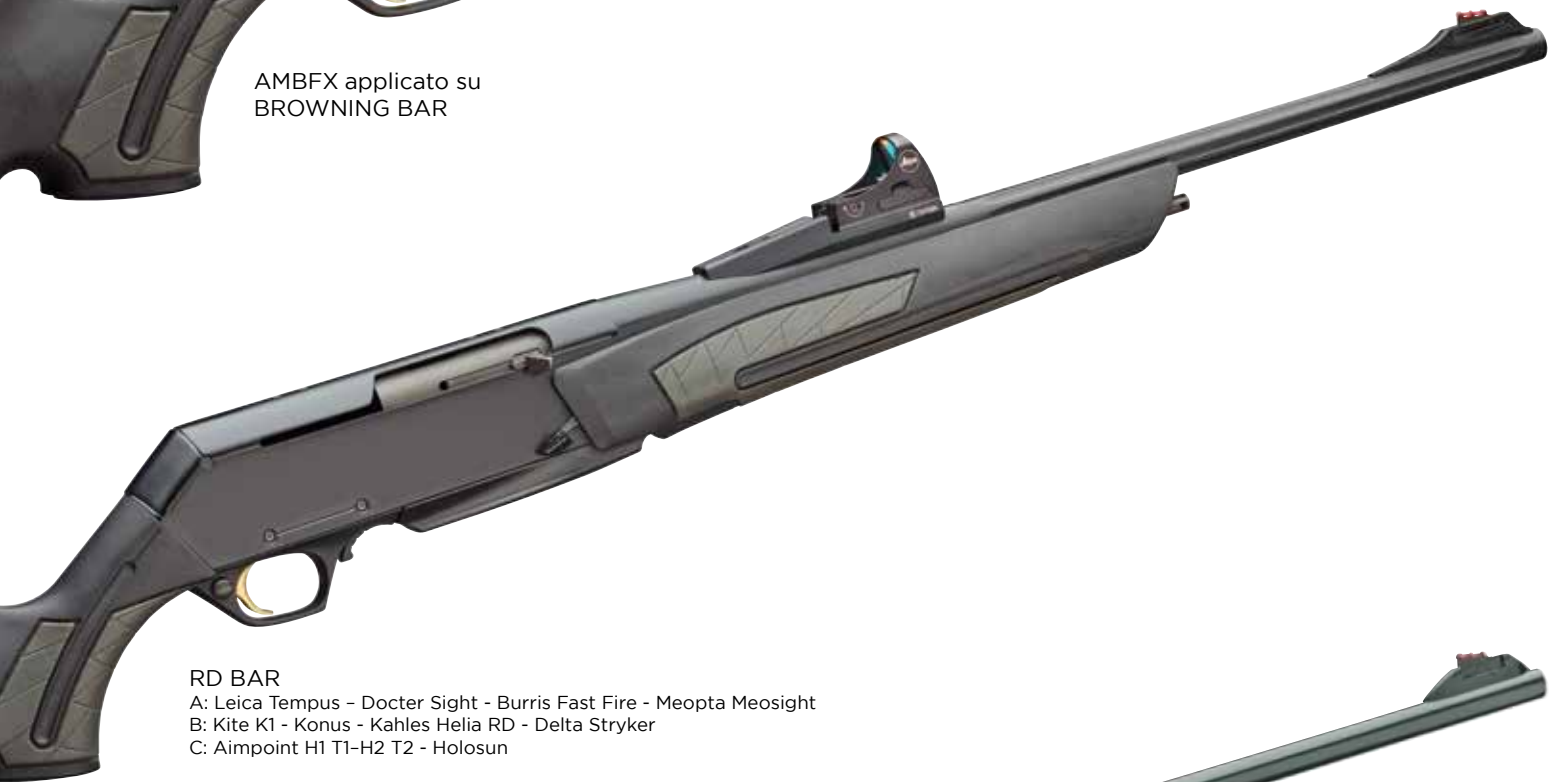

AMBFX applicato su
BROWNING BAR

RD BAR

- A: Leica Tempus - Docter Sight - Burris Fast Fire - Meopta Meosight
- B: Kite K1 - Konus - Kahles Helia RD - Delta Stryker
- C: Aimpoint H1 T1-H2 T2 - Holosun