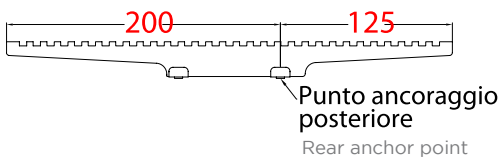

SIMPLE BLACK BLS SPECIAL L

Code SBB07 | € 360,00 + IVA

Attacco a sgancio rapido CON GUIDA PICATINNY INTEGRALE compatibile con **ARMA BLASER.**

One piece QD mount L with SOLID PICATINNY RAIL COMPATIBLE WITH BLASER RIFLES.

SIMPLE BLACK BLS SPECIAL XL

Code SBB08 | € 400,00 + IVA

Attacco a sgancio rapido CON GUIDA PICATINNY INTEGRALE compatibile con **ARMA BLASER.**

One piece QD mount XL with SOLID PICATINNY RAIL COMPATIBLE WITH BLASER RIFLES.