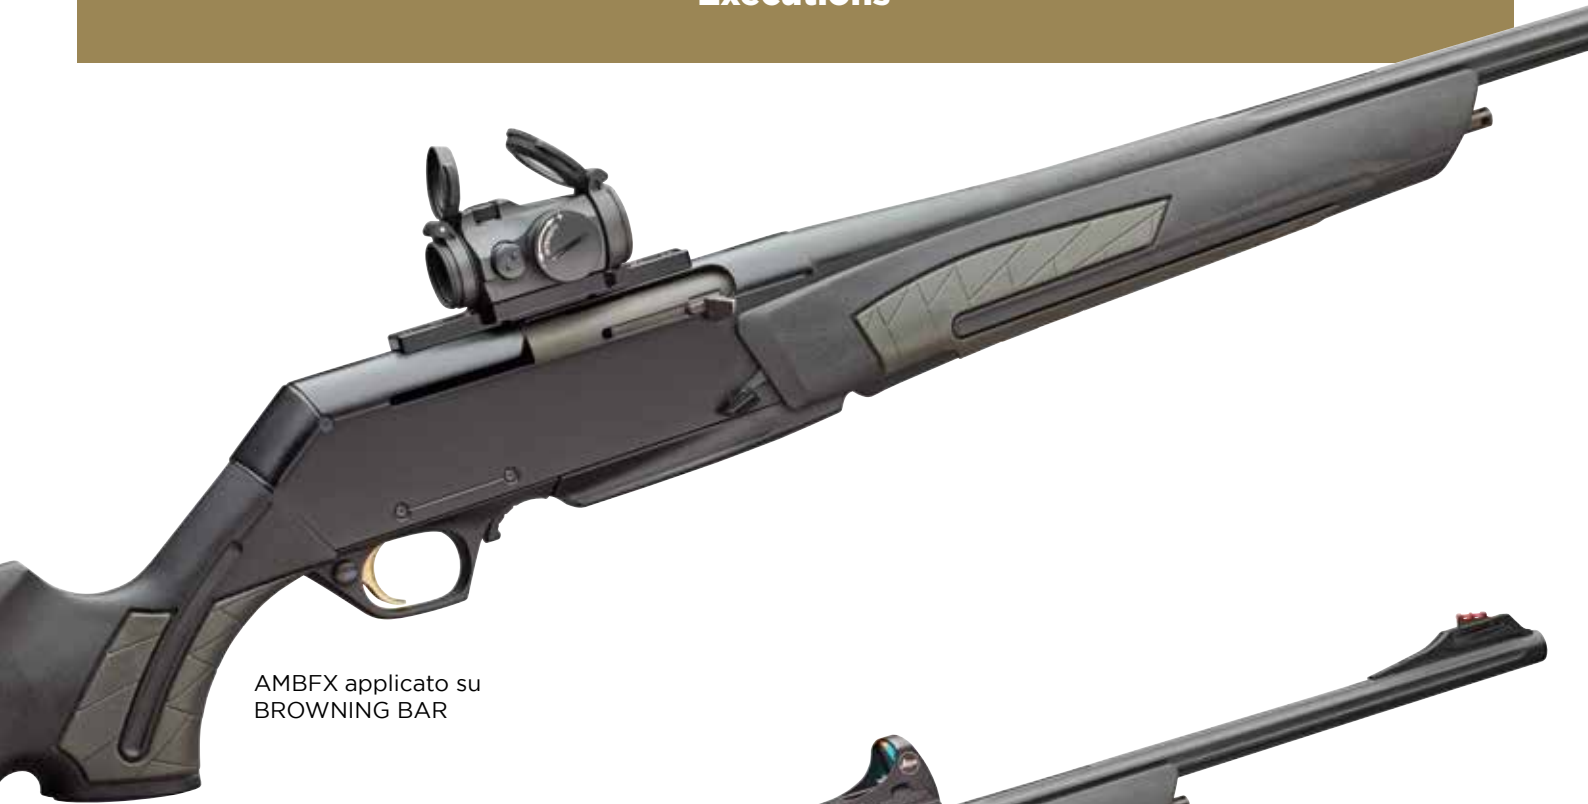

ALCUNI ESEMPI DI APPLICAZIONI Executions

AMBFX applicato su
BROWNING BAR