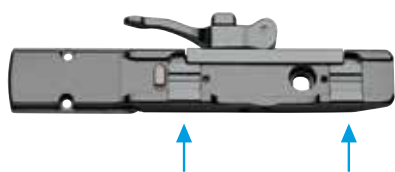

ATTACCHI A SGANCIO RAPIDO PER PUNTI ROSSI

Quick detachable mounts for red dots

STEEL INSERT SYSTEM CONTESSA®