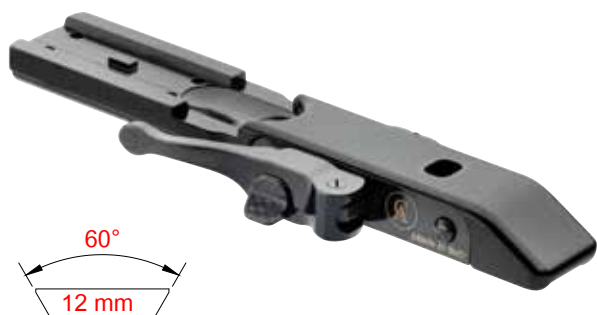

ULTRA LOW H1 T1 - H2 T2

Code UL03 | € 265,00 + IVA

Corpo dedicato all'esclusivo montaggio di **AIMPOINT mod. H1 T1- H2 T2.**

Body dedicated to AIMPOINT mod. H1 T1- H2 T2.